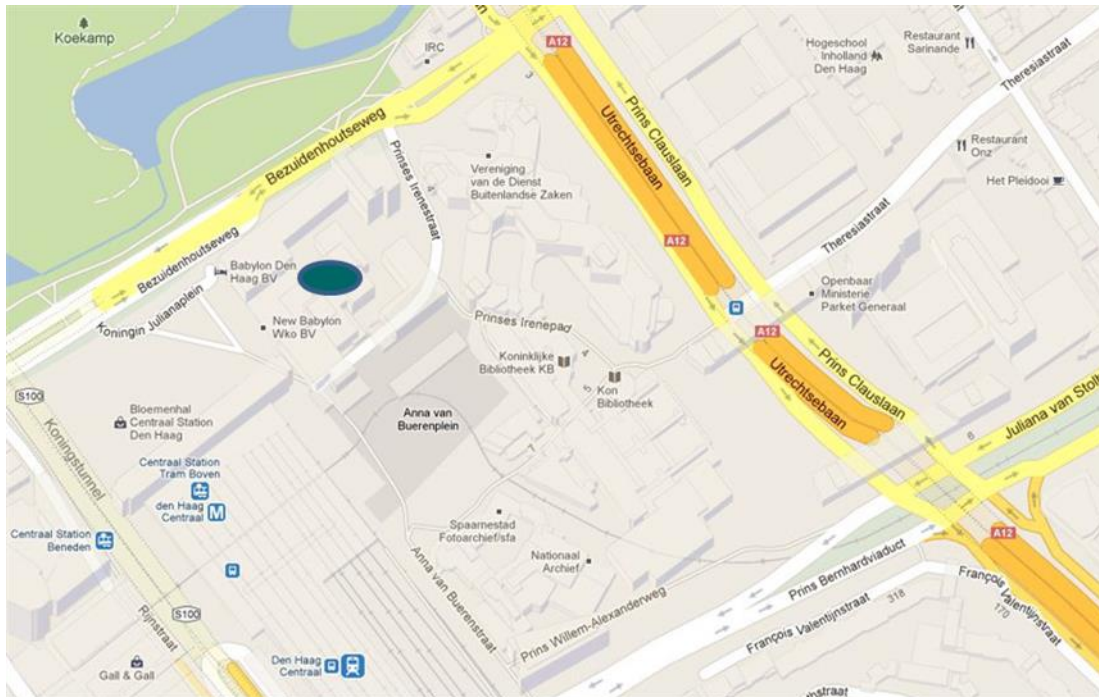

Directions Redbreast Associates N.V.

New Babylon Gardens

Anna van Buerenplein 41

2595 DA Den Haag

Telephone +31 (0) 85 822 6380

➤ **By Public transport:**

- Trains run from Schiphol airport to The Hague Central Station every 15 minutes (the journey takes about 29 minutes).
- Trains run from Utrecht Central Station to The Hague Central Station every 15 minutes (the journey takes about 37 minutes).
- For information on train times and fares, visit www.ns.nl or www.9292ov.nl.